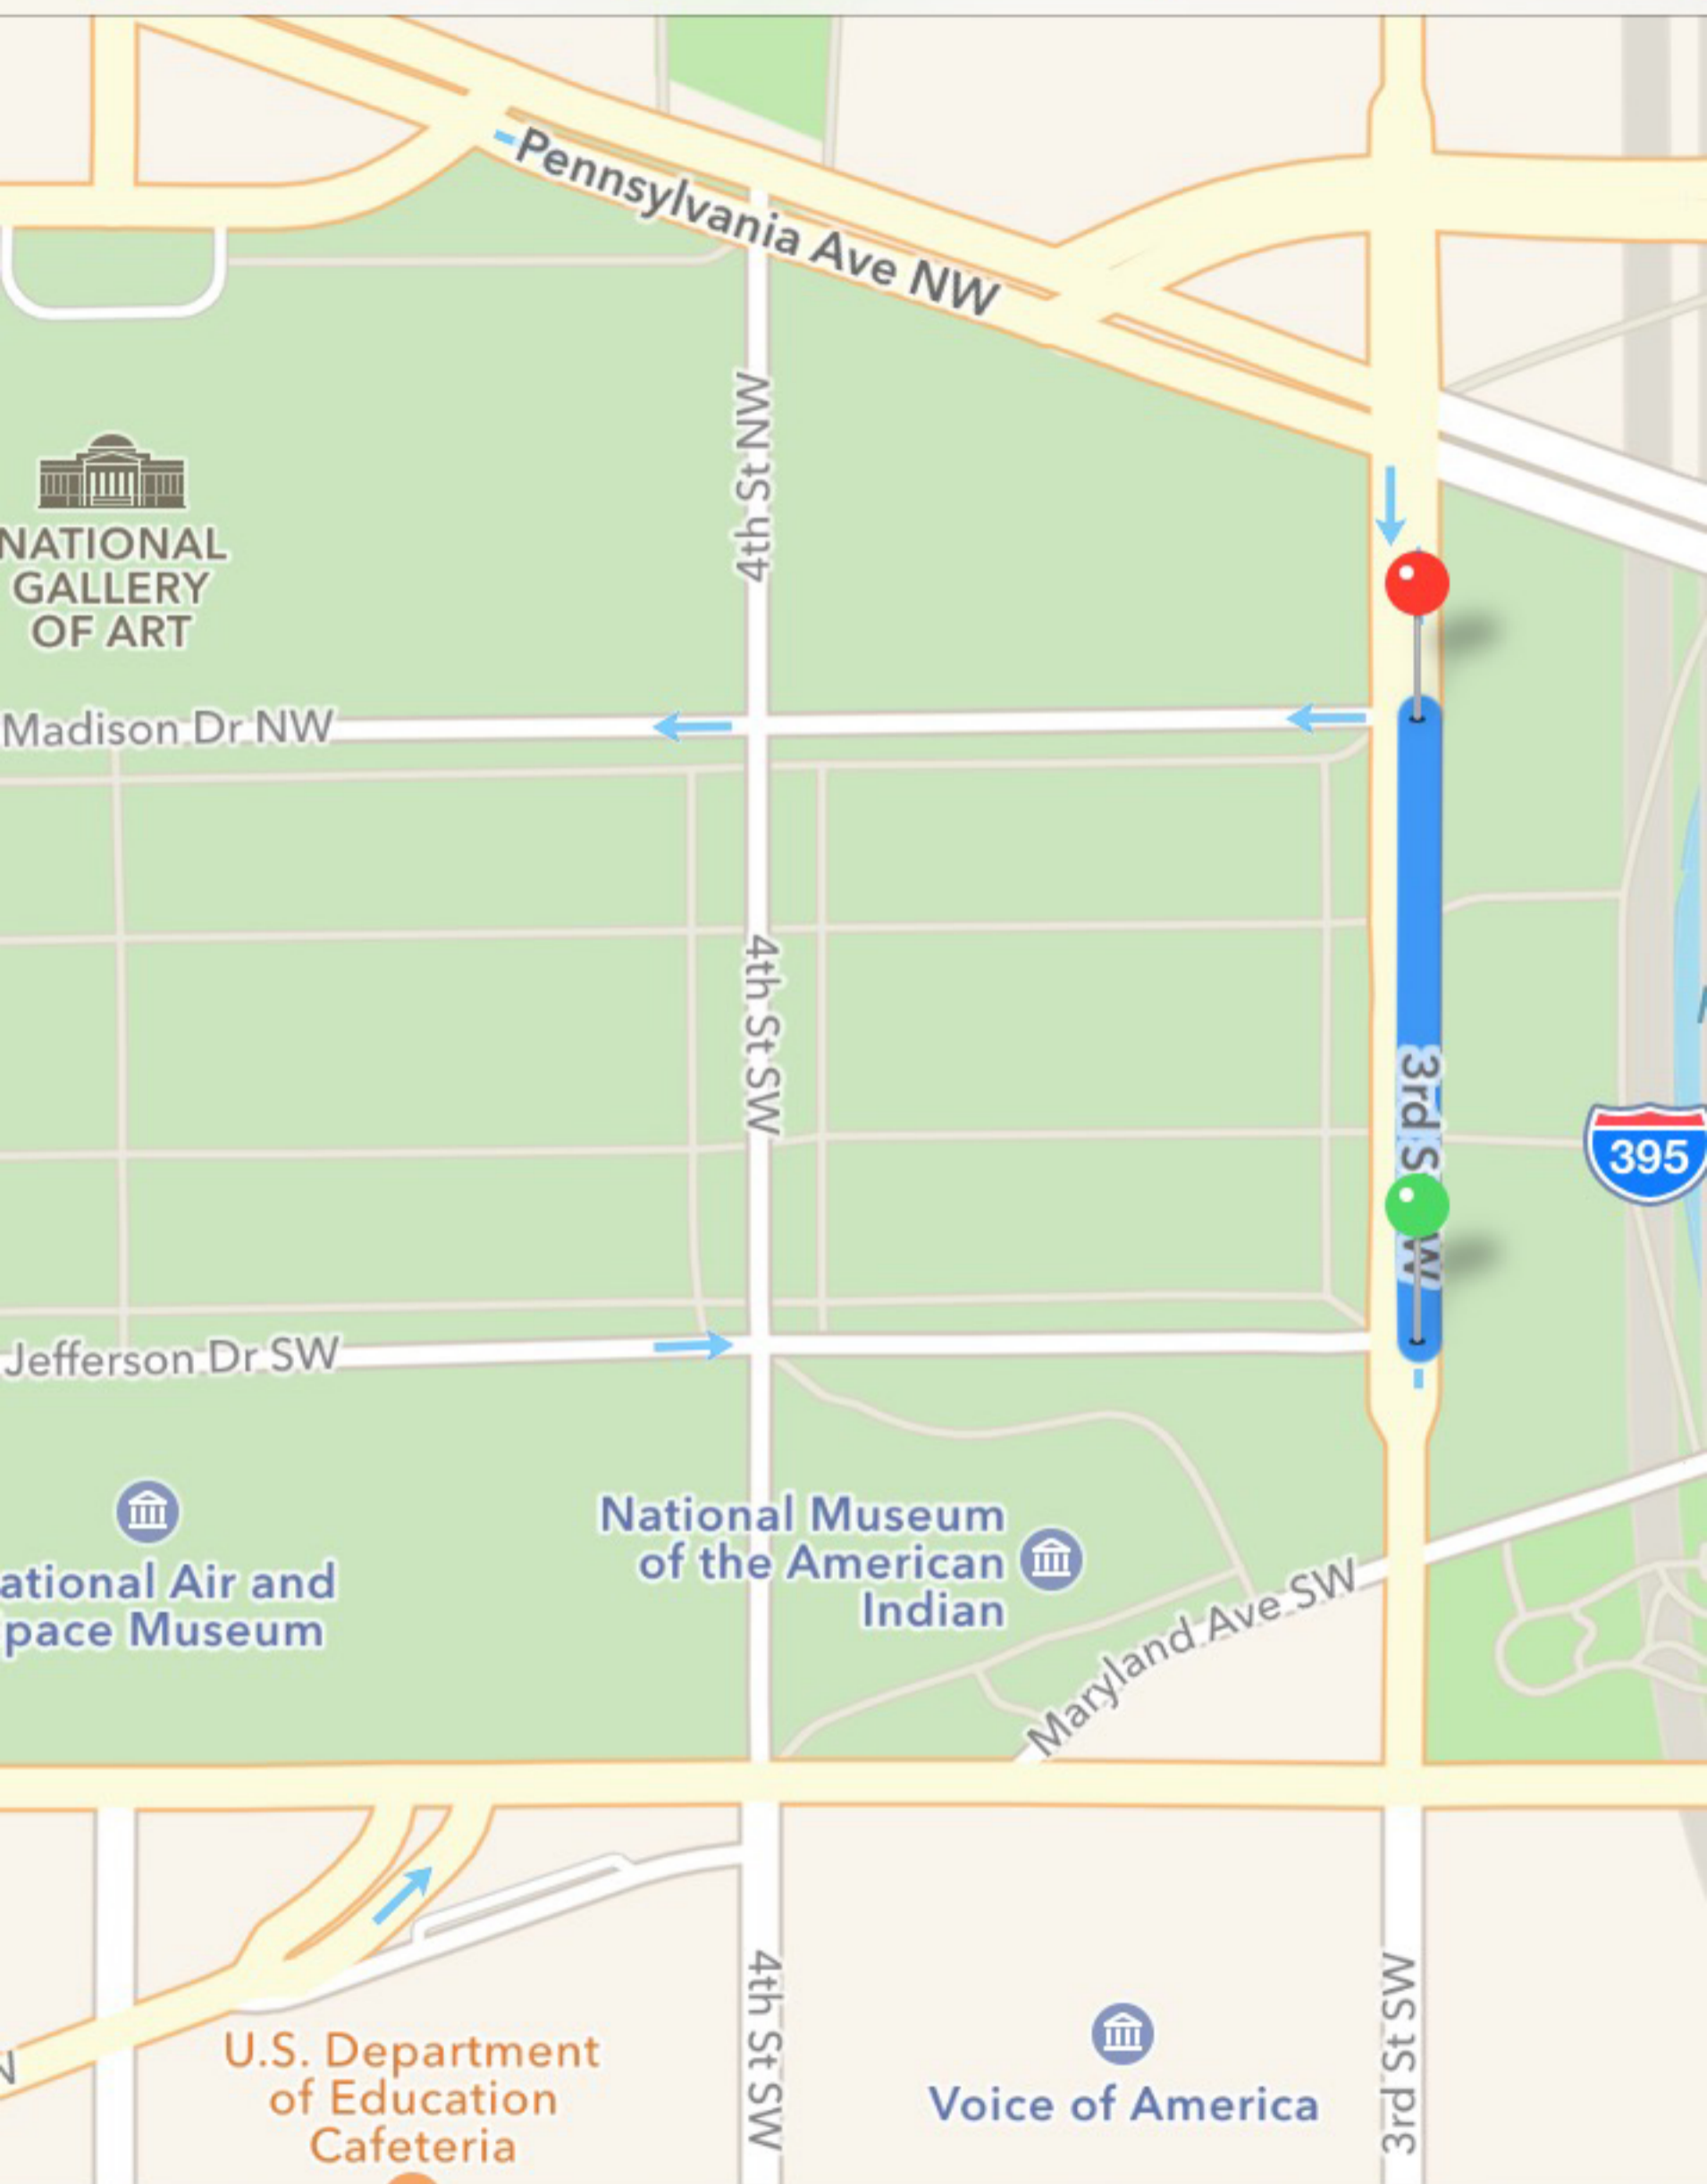

Clear

Jefferson Dr SW & 3rd St SW to...

Drive

Walk

Transit

3 minutes

600 ft · 3rd St SW

Details